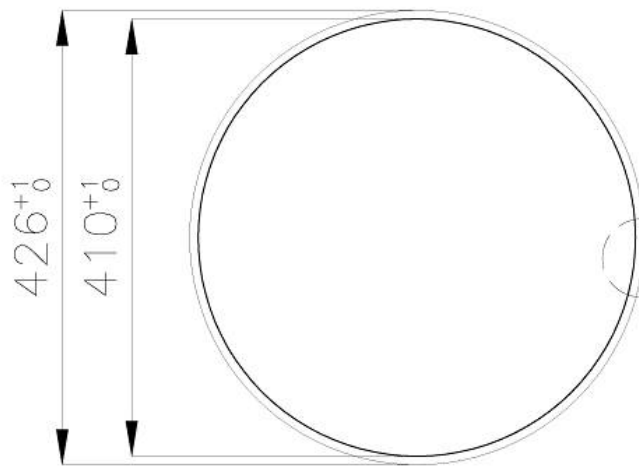

Sink Circolari

Kitchen Sinks

Code: 1130 060

DETAILS

Edge/Installation Type	Flush-mount Top-mount
Finish	Foster brushed
Material	AISI 304 stainless steel
Texture	Foster brushed
Base	45 cm
Dimensions	ø 425
Standard fittings	Fixing hooks, gasket, drain, overflow and siphon, boxed packing
Mixer holes	No standard holes
Built-in hole	View technical data sheet

Drainer No

Bowl dimension Ø 380mm

Number of bowls 1 bowl

FEATURES

Added value Foster uses steel thicknesses higher than those used on average by other manufacturers. This is how, thanks to our long experience, we know how to make sinks of superior quality and with a better resistance to aging.

High thickness 1mm thick steel. A significant thickness, which guarantees the maximum sturdiness and durability.

Basket 3,5" waste fitting The drain is equipped with a large 3.5" drain, with the practical basket cap that prevents the discharge of solid parts.

TECHNICAL DATA

FT

cut out size
dimensioni per foratura top

FTS

cut out size
dimensioni per foratura top

FT

cut out size
dimensioni per foratura top

OPTIONAL ACCESSORIES