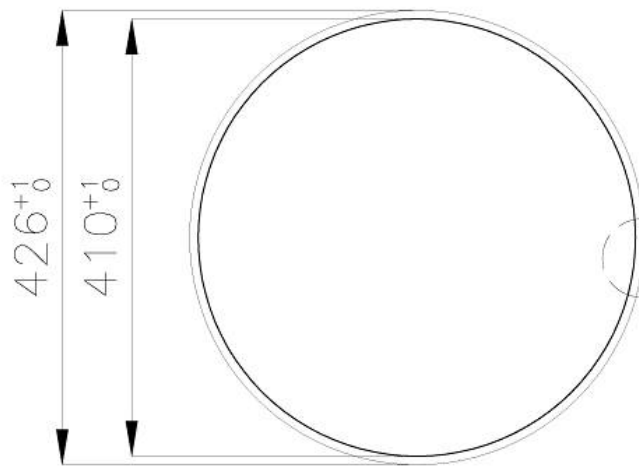

Sink Circolari

Kitchen Sinks

Code: 1130 060

DETAILS

Edge/Installation Type	Flush-mount Top-mount
Finish	Foster brushed
Material	AISI 304 stainless steel
Texture	Foster brushed
Base	45 cm
Dimensions	ø 425
Standard fittings	Fixing hooks, gasket, drain, overflow and siphon, boxed packing
Mixer holes	No standard holes
Built-in hole	View technical data sheet

TECHNICAL DATA

FT

cut out size
dimensioni per foratura top

FTS

cut out size
dimensioni per foratura top

FT

cut out size
dimensioni per foratura top

OPTIONAL ACCESSORIES