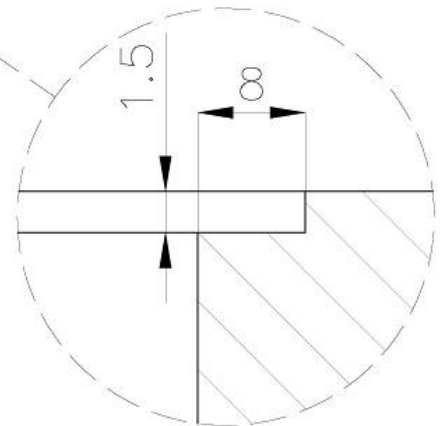

Sink Circolari

Kitchen Sinks

Code: 1130 060

DETAILS

Edge/Installation Type	Flush-mount Top-mount
Finish	Foster brushed
Material	AISI 304 stainless steel
Texture	Foster brushed
Base	45 cm
Dimensions	ø 425
Standard fittings	Fixing hooks, gasket, drain, overflow and siphon, boxed packing
Mixer holes	No standard holes
Built-in hole	View technical data sheet

High thickness 1mm thick steel. A significant thickness, which guarantees the maximum sturdiness and durability.

Basket 3,5" waste fitting The drain is equipped with a large 3.5" drain, with the practical basket cap that prevents the discharge of solid parts.

TECHNICAL DATA

FT

cut out size
dimensioni per foratura top

FTS

cut out size
dimensioni per foratura top

FT

cut out size
dimensioni per foratura top

OPTIONAL ACCESSORIES