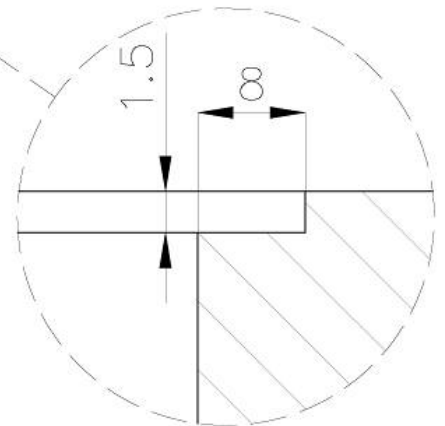

Sink Circolari

Kitchen Sinks

Code: 1130 060

DETAILS

Edge/Installation Type	Flush-mount Top-mount
Finish	Foster brushed
Material	AISI 304 stainless steel
Texture	Foster brushed
Base	45 cm
Dimensions	ø 425
Standard fittings	Fixing hooks, gasket, drain, overflow and siphon, boxed packing
Mixer holes	No standard holes
Built-in hole	View technical data sheet

TECHNICAL DATA

FT

cut out size
dimensioni per foratura top

FTS

cut out size
dimensioni per foratura top

FT

cut out size
dimensioni per foratura top

OPTIONAL ACCESSORIES