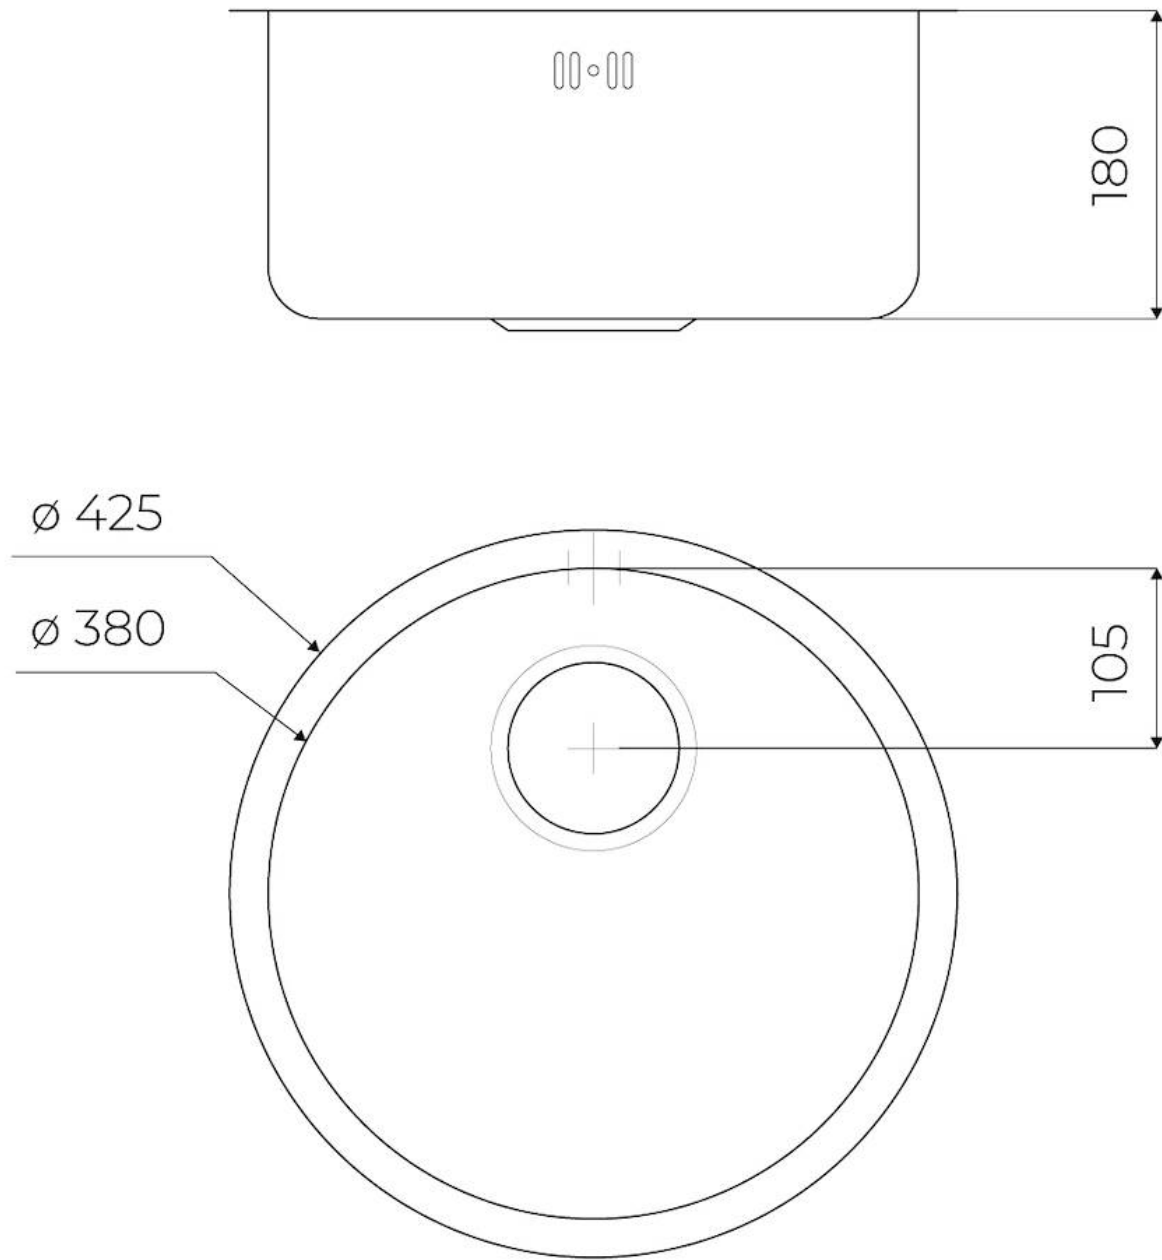

Sink Circolari

Kitchen Sinks

Code: 1130 060

DETAILS

Edge/Installation Type	Flush-mount Top-mount
Finish	Foster brushed
Material	AISI 304 stainless steel
Texture	Foster brushed
Base	45 cm
Dimensions	ø 425
Standard fittings	Fixing hooks, gasket, drain, overflow and siphon, boxed packing
Mixer holes	No standard holes
Built-in hole	View technical data sheet

Drainer No

Bowl dimension Ø 380mm

Number of bowls 1 bowl

FEATURES

Added value Foster uses steel thicknesses higher than those used on average by other manufacturers. This is how, thanks to our long experience, we know how to make sinks of superior quality and with a better resistance to aging.

High thickness 1mm thick steel. A significant thickness, which guarantees the maximum sturdiness and durability.

Basket 3,5" waste fitting The drain is equipped with a large 3.5" drain, with the practical basket cap that prevents the discharge of solid parts.

TECHNICAL DATA

FT

cut out size
dimensioni per foratura top

FTS

cut out size
dimensioni per foratura top

FT

cut out size
dimensioni per foratura top

OPTIONAL ACCESSORIES