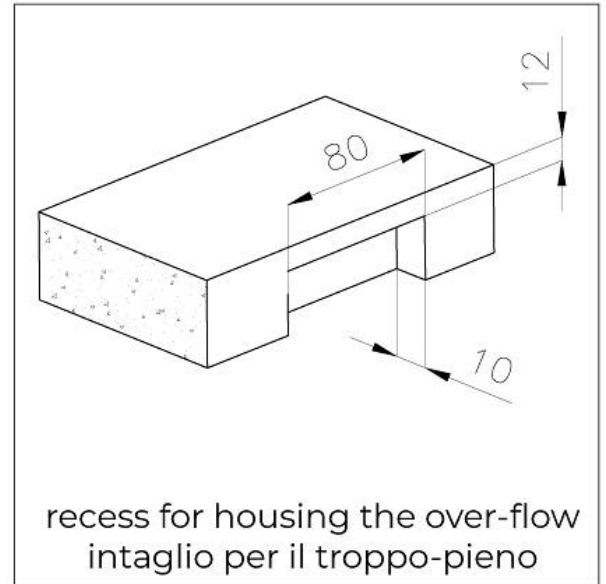

Sink Circolari

Kitchen Sinks

Code: 1130 060

DETAILS

Edge/Installation Type	Flush-mount Top-mount
Finish	Foster brushed
Material	AISI 304 stainless steel
Texture	Foster brushed
Base	45 cm
Dimensions	ø 425
Standard fittings	Fixing hooks, gasket, drain, overflow and siphon, boxed packing
Mixer holes	No standard holes
Built-in hole	View technical data sheet

High thickness 1mm thick steel. A significant thickness, which guarantees the maximum sturdiness and durability.

Basket 3,5" waste fitting The drain is equipped with a large 3.5" drain, with the practical basket cap that prevents the discharge of solid parts.

TECHNICAL DATA

FT

cut out size
dimensioni per foratura top

FTS

cut out size
dimensioni per foratura top

FT

cut out size
dimensioni per foratura top

OPTIONAL ACCESSORIES